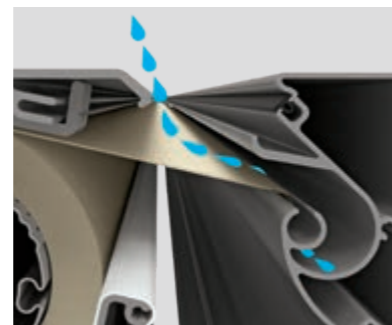

### Well protected against the wet and dirt

The all-round enclosed and robust **awning cassette** keeps the fabric and other component parts just as well protected from the elements as the **controlled rain drainage** within the front profile. As a result, you can enjoy your sun protection for many years. Kubata is fixed almost flush to the wall so that no rainwater or dirt makes the house wall dirty under the awning cassette.